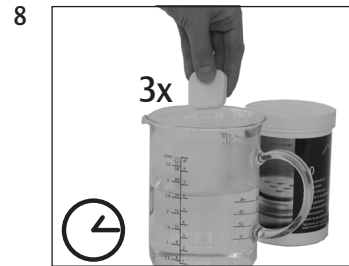

IMPRESSA XF50 Classic

Descaling the machine

Approximate duration 40 min.

Equipment required:

Descaling tablets

Tub of 36 (Art. 70751)

Pack of 3 (Art. 61848)

These short instructions do not replace the 'IMPRESSA XF50 Instructions for Use'. Make sure you read and observe the safety information and warnings first in order to avoid hazards.

Precondition: **READY / DE-SCALE**

EMPTY TRAY

AGENT IN TANK

**OPEN TAP
AGENT IN TANK**

**DE-SCALING
CLOSE TAP**

**DE-SCALING
EMPTY TRAY**

FILL WATER TANK

OPEN TAP