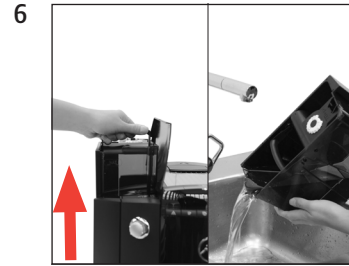

IMPRESSA XF50 Classic

Descaling the machine

Approximate duration 40 min.

Equipment required:

Descaling tablets

Tub of 36 (Art. 70751)

Pack of 3 (Art. 61848)

These short instructions do not replace the 'IMPRESSA XF50 Instructions for Use'. Make sure you read and observe the safety information and warnings first in order to avoid hazards.

Precondition: **READY / DE-SCALE**

EMPTY TRAY

AGENT IN TANK

**OPEN TAP
AGENT IN TANK**

**DE-SCALING
CLOSE TAP**

**DE-SCALING
EMPTY TRAY**

FILL WATER TANK

OPEN TAP