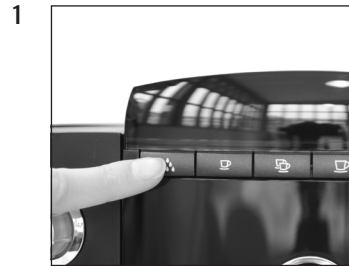

Precondition: **READY / DE-SCALE**

EMPTY TRAY

AGENT IN TANK

**OPEN TAP
AGENT IN TANK**

**DE-SCALING
CLOSE TAP**

**DE-SCALING
EMPTY TRAY**

FILL WATER TANK

OPEN TAP