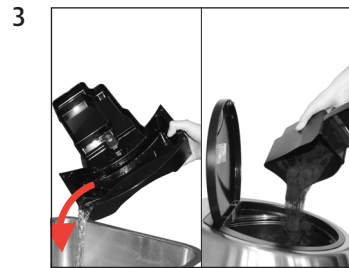

IMPRESSA XF50 Classic

Descaling the machine

Approximate duration 40 min.

Equipment required:

Descaling tablets

Tub of 36 (Art. 70751)

Pack of 3 (Art. 61848)

These short instructions do not replace the 'IMPRESSA XF50 Instructions for Use'. Make sure you read and observe the safety information and warnings first in order to avoid hazards.

Precondition: **READY / DE-SCALE**

EMPTY TRAY

AGENT IN TANK

**OPEN TAP
AGENT IN TANK**

**DE-SCALING
CLOSE TAP**

**DE-SCALING
EMPTY TRAY**

FILL WATER TANK

OPEN TAP

DE-SCALING
CLOSE TAP

DE-SCALING
EMPTY TRAY

READY