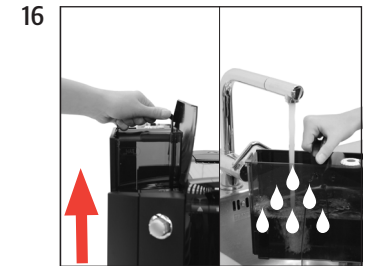

Precondition: **READY / DE-SCALE**

EMPTY TRAY

AGENT IN TANK

**OPEN TAP
AGENT IN TANK**

**DE-SCALING
CLOSE TAP**

**DE-SCALING
EMPTY TRAY**

FILL WATER TANK

OPEN TAP

DE-SCALING
CLOSE TAP

DE-SCALING
EMPTY TRAY

READY