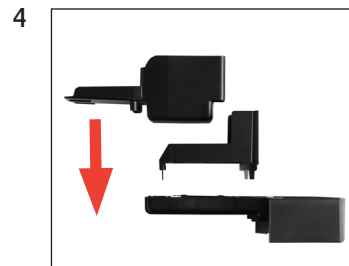

IMPRESSA XF50 Classic

Descaling the machine

Approximate duration 40 min.

Equipment required:

Descaling tablets

Tub of 36 (Art. 70751)

Pack of 3 (Art. 61848)

These short instructions do not replace the 'IMPRESSA XF50 Instructions for Use'. Make sure you read and observe the safety information and warnings first in order to avoid hazards.

Precondition: **READY / DE-SCALE**

EMPTY TRAY

AGENT IN TANK

**OPEN TAP
AGENT IN TANK**

**DE-SCALING
CLOSE TAP**

**DE-SCALING
EMPTY TRAY**

FILL WATER TANK

OPEN TAP