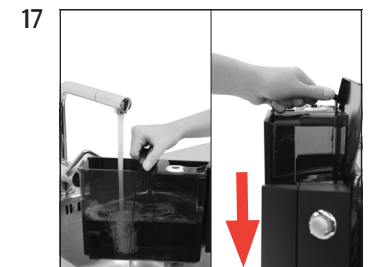

Precondition: **READY / DE-SCALE**

EMPTY TRAY

AGENT IN TANK

**OPEN TAP
AGENT IN TANK**

**DE-SCALING
CLOSE TAP**

**DE-SCALING
EMPTY TRAY**

FILL WATER TANK

OPEN TAP

DE-SCALING
CLOSE TAP

DE-SCALING
EMPTY TRAY

READY