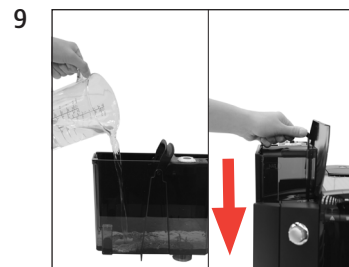

IMPRESSA XF50 Classic

Descaling the machine

Approximate duration 40 min.

Equipment required:

Descaling tablets

Tub of 36 (Art. 70751)

Pack of 3 (Art. 61848)

These short instructions do not replace the 'IMPRESSA XF50 Instructions for Use'. Make sure you read and observe the safety information and warnings first in order to avoid hazards.

Precondition: **READY / DE-SCALE**

EMPTY TRAY

AGENT IN TANK

**OPEN TAP
AGENT IN TANK**

**DE-SCALING
CLOSE TAP**

**DE-SCALING
EMPTY TRAY**

FILL WATER TANK

OPEN TAP